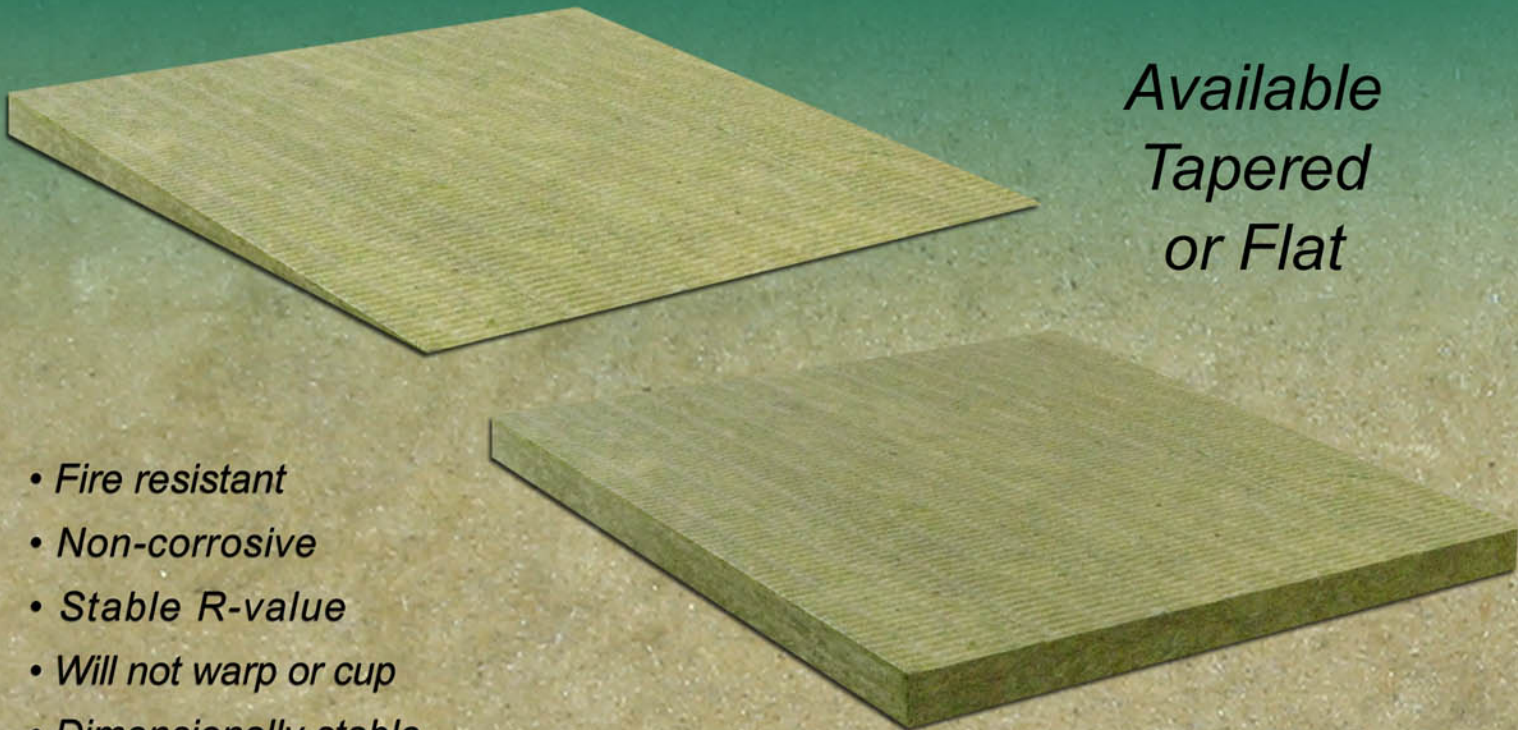

Protec

For flat or low sloped Roofs

ModulR TS insulation technology

*Available
Tapered
or Flat*

- *Fire resistant*
- *Non-corrosive*
- *Stable R-value*
- *Will not warp or cup*
- *Dimensionally stable*
- *Low moisture sorption*
- *High impact resistance*
- *Excellent acoustical properties*
- *Available flat or tapered, butt edge or shiplap*
- *Made from a minimum of 75% recycled materials*
- *For use as a cover board in commercial and industrial roofing*