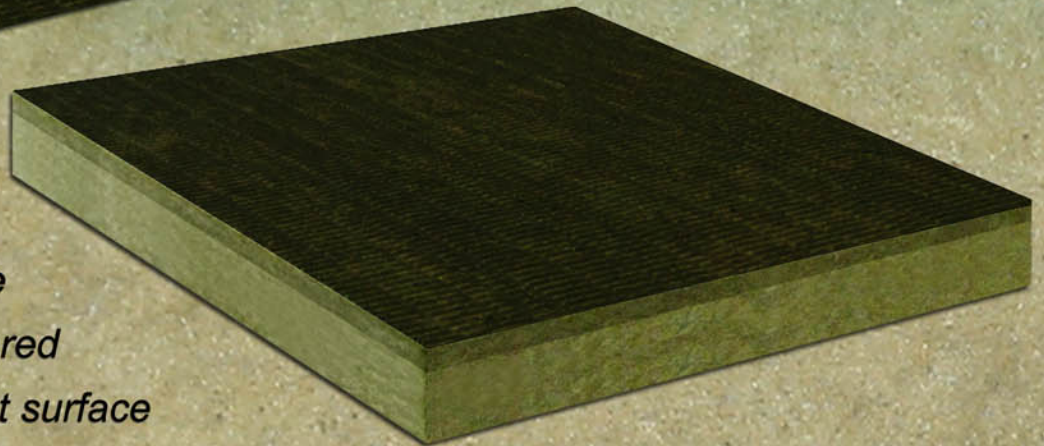

# ProtecRSS-X2

*For flat or low sloped conventional roof assemblies*

*ModulR multi density insulation technology*

*Available  
Tapered  
or Flat*

- *Stable R-value*
- *Moisture resistant*
- *Dimensionally stable*
- *Available in flat or tapered*
- *Torch safe, fire resistant surface*
- *Resistant to mold, fungi & bacteria*
- *Excellent sound absorbing qualities*
- *Conforms well to minor deck irregularities*
- *Made from a minimum of 75% recycled materials*
- *For cold applied, torched or hot mopped applications*
- *Compatible with torched, mopped and cold applied mod bit or B.U.R. systems*