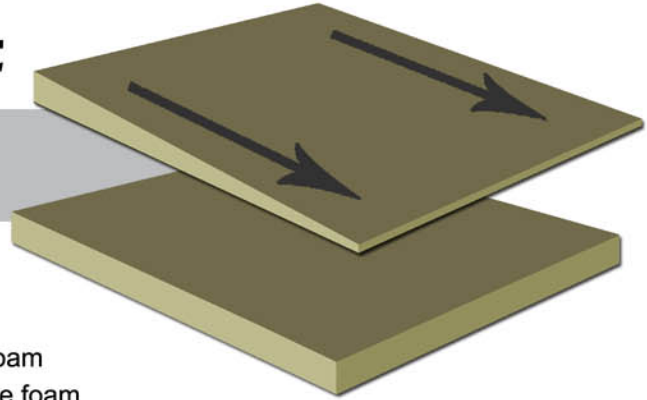

Technical Data Sheet

TAPERED POLYISO SYSTEM

Manufactured with ModulR TS insulation technology

Tapered Polyiso System by ModulR TS

consists of a tapered closed cell, polyisocyanurate foam insulation board and flat closed cell, polyisocyanurate foam insulation board(s) filler. Both tapered and filler polyisocyanurate insulation boards are covered with an organic/inorganic facer and are designed to promote positive drainage and prevent ponding water. An environmentally friendly product, the **Tapered Polyiso System by ModulR TS** is CFC and HCFC free.

Applications

The **Tapered Polyiso System by ModulR TS** can be used for most roof membrane systems in commercial or industrial roof applications with recommended Overlay/Protection Board. ModulR TS's **ProtecRSS Overlay / Protection Board** is recommended as the membrane substrate and protection board for cold applied, torched or hot asphalt modified bitumen or built-up roof membrane systems. **Tapered Polyiso System by ModulR TS** can be mechanically fastened to the substrate with screws and plates, or adhered with hot or cold adhesives.

Features

Slopes: 1% (1/8"), 2% (1/4") and 4% (1/2") typical. Other slopes available upon request.

Compliance

CAN/ULC S770; CAN/ULC S704 and ASTM C1289

Limitations

Do not expose the **Tapered Polyiso System by ModulR TS** to weather during shipment, storage or installation. At completion of day's work, seal all exposed edges. It is not intended for use as a structural roof deck. To avoid damage during roof installation and material transportation install adequate protective boardwalks over installed roofing materials to enable passage of people and products not limited to the roofing project.