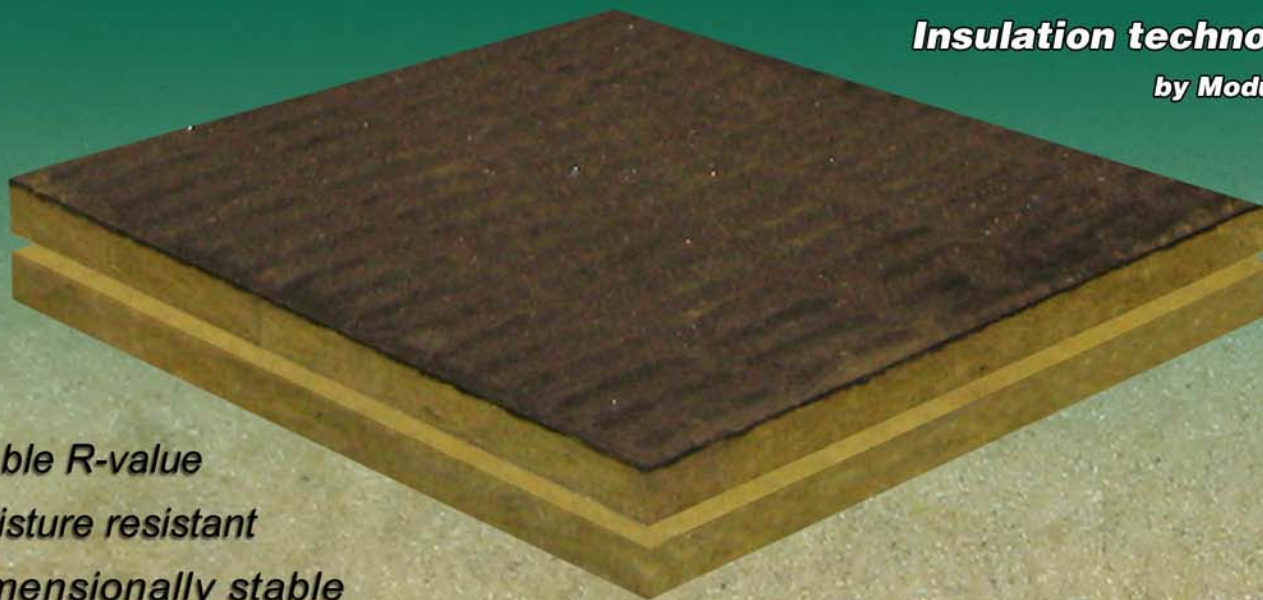

# **ProtecRSS** **OVERLAY / PROTECTION BOARD**

**For flat or low sloped Roofs**

**Insulation technology**  
**by ModulR TS**

- *Stable R-value*
- *Moisture resistant*
- *Dimensionally stable*
- *Torch safe surface / fire resistant*
- *Resistant to mold, fungi & bacteria*
- *Excellent sound absorbing qualities*
- *Available in 4'x4'x1" shiplap edge sheets*
- *Adds to overall roof system thermal value*
- *Acceptable recover sheet for re-roof applications*
- *Made from a minimum of 40% recycled materials*
- *For use over other rigid insulations such as polyisocyanurate*
- *For fastened, cold applied, torched or hot mopped membrane applications*
- *Provides protection from torch flames or hot bitumen over extruded or expanded insulation or wood*