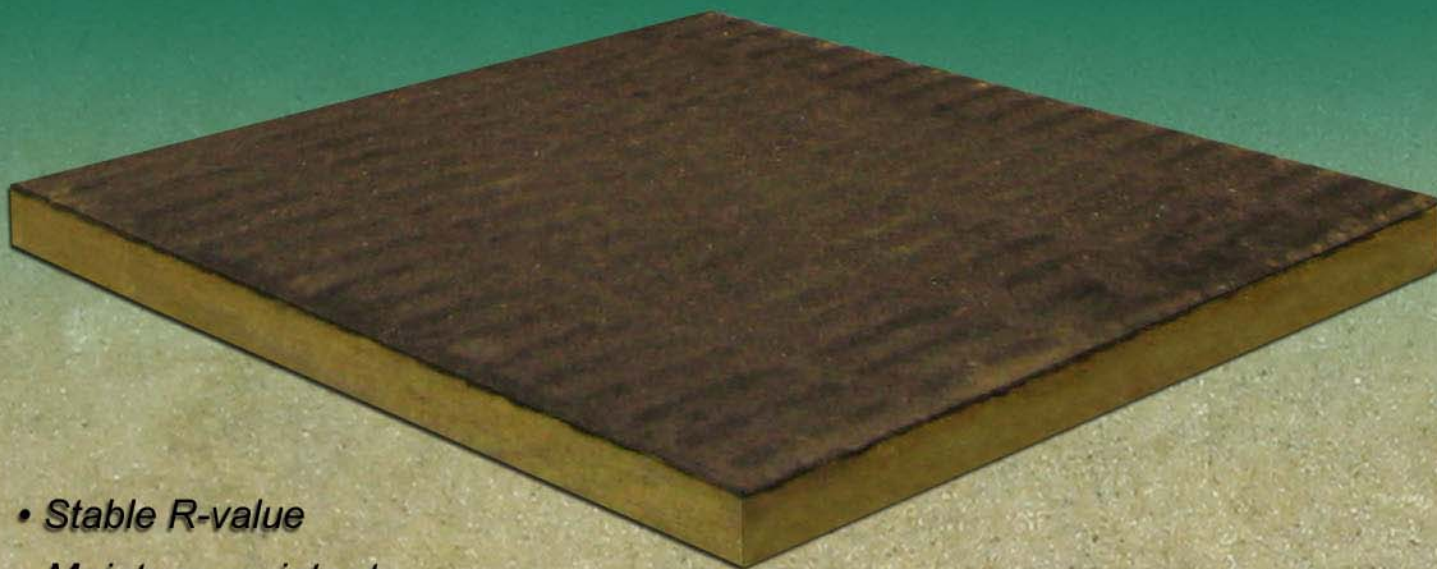

PROTECRSS **THERMAL BARRIER BOARD**

For flat or low sloped conventional roof assemblies

ModulR TS insulation technology

- *Stable R-value*
- *Moisture resistant*
- *Dimensionally stable*
- *Torch safe surface / fire resistant*
- *Resistant to mold, fungi & bacteria*
- *Excellent sound absorbing qualities*
- *Available in 4'x4'x1" butt edge sheets*
- *Adds to overall roof system thermal value*
- *Ideal substrate and vapour barrier support*
- *Made from a minimum of 40% recycled materials*
- *For cold, torched or hot mopped vapour barrier systems*