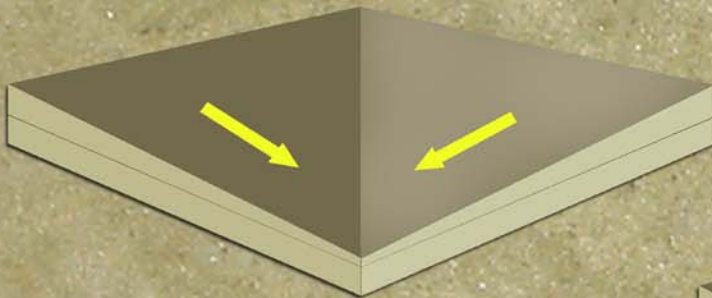

LAMINATED TAPERED ISO

For flat or low sloped conventional roof assemblies

Laminated Tapered ISO

- Factory laminated multi-layered ISO insulation for single panel application
- Referenced in section 8

ModulR TS Insulation technology

Laminated Tapered ISO (Shi lap)

- Factory laminated multi-layered ISO insulation for single panel application
- Referenced in section 8

Laminated Tapered ISO - Corner panel

- Factory laminated and mitered multi-layered ISO panel
- Referenced in section 8

Laminated Tapered ISO - Corner panel (Shi lap)

- Factory laminated and mitered multi-layered ISO panel
- Referenced in section 8

ModulR TS INC

Developing roofing solutions with everyone in mind

1-800-908-9899 / www.modulrts.com / contact.us@modulrts.com