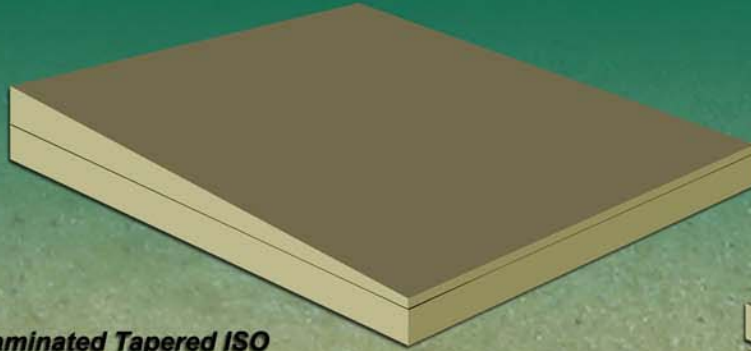

LAMINATED TAPERED ISO

For flat or low sloped conventional roof assemblies

Laminated Tapered ISO

- Factory laminated multi-layered ISO insulation for single panel application
- Referenced in section 8

ModulR TS Insulation technology

Laminated Tapered ISO (Shi lap)

- Factory laminated multi-layered ISO insulation for single panel application
- Referenced in section 8

Laminated Tapered ISO - Corner panel

- Factory laminated and mitered multi-layered ISO panel
- Referenced in section 8

Laminated Tapered ISO - Corner panel (Shi lap)

- Factory laminated and mitered multi-layered ISO panel
- Referenced in section 8

ModulR TS INC

Developing roofing solutions with everyone in mind

1-800-908-9899 / www.modulrts.com / contact.us@modulrts.com