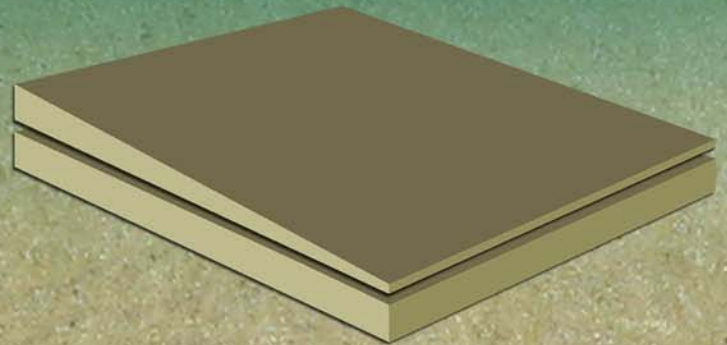

LAMINATED TAPERED ISO

For flat or low sloped conventional roof assemblies

Laminated Tapered ISO

- Factory laminated multi-layered ISO insulation for single panel application
- Referenced in section 8

ModulR TS Insulation technology

Laminated Tapered ISO (Shi lap)

- Factory laminated multi-layered ISO insulation for single panel application
- Referenced in section 8

Laminated Tapered ISO - Corner panel

- Factory laminated and mitered multi-layered ISO panel
- Referenced in section 8

Laminated Tapered ISO - Corner panel (Shi lap)

- Factory laminated and mitered multi-layered ISO panel
- Referenced in section 8

ModulR TS INC

Developing roofing solutions with everyone in mind

1-800-908-9899 / www.modulrts.com / contact.us@modulrts.com