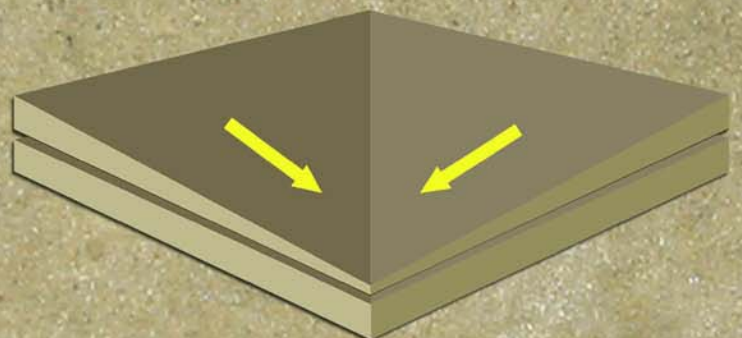

LAMINATED TAPERED ISO

For flat or low sloped conventional roof assemblies

Laminated Tapered ISO

- Factory laminated multi-layered ISO insulation for single panel application
- Referenced in section 8

ModulR TS Insulation technology

Laminated Tapered ISO (Shi lap)

- Factory laminated multi-layered ISO insulation for single panel application
- Referenced in section 8

Laminated Tapered ISO - Corner panel

- Factory laminated and mitered multi-layered ISO panel
- Referenced in section 8

Laminated Tapered ISO - Corner panel (Shi lap)

- Factory laminated and mitered multi-layered ISO panel
- Referenced in section 8

ModulR TS INC

Developing roofing solutions with everyone in mind

1-800-908-9899 / www.modulrts.com / contact.us@modulrts.com