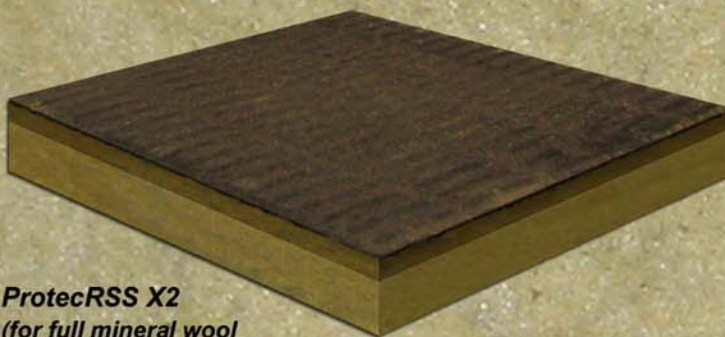

ProtecRSS X2 (for full mineral wool insulation system)

- Multi density technology
- Referenced in section 4

ModulR TS INC

Developing roofing solutions with everyone in mind

1-800-908-9899 / www.modulrts.com / contact.us@modulrts.com