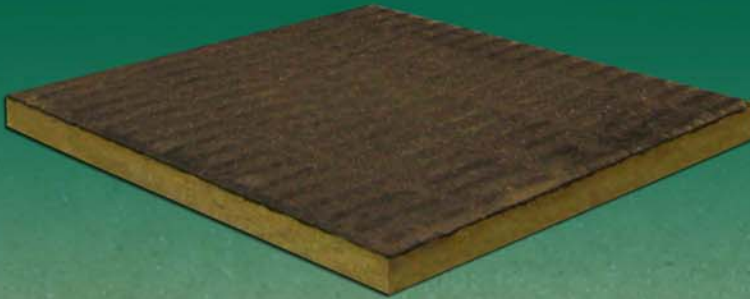

# MINERAL WOOL PANELS

**For flat or low sloped conventional roof assemblies**

### ProtecRSS Thermal Barrier Board

- Ideal as a substitute to gypsum on roof deck
- Referenced in section 2

### ProtecRSS Overlay / Protection Board

- Ideal substrate for membrane
- Referenced in section 3

### Tapered ProtecRSS

- Dimensionally stable
- Vapor permeable yet moisture repellent
- Referenced in section 1 & 4