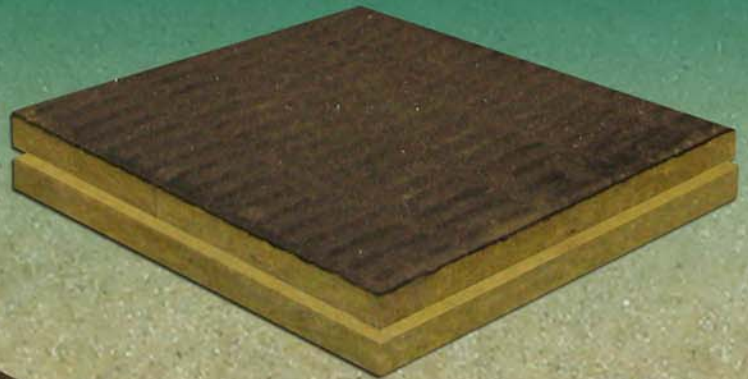

# MINERAL WOOL PANELS

**For flat or low sloped conventional roof assemblies**

### ProtecRSS Thermal Barrier Board

- Ideal as a substitute to gypsum on roof deck
- Referenced in section 2

### ProtecRSS Overlay / Protection Board

- Ideal substrate for membrane
- Referenced in section 3

### Tapered ProtecRSS

- Dimensionally stable
- Vapor permeable yet moisture repellent
- Referenced in section 1 & 4